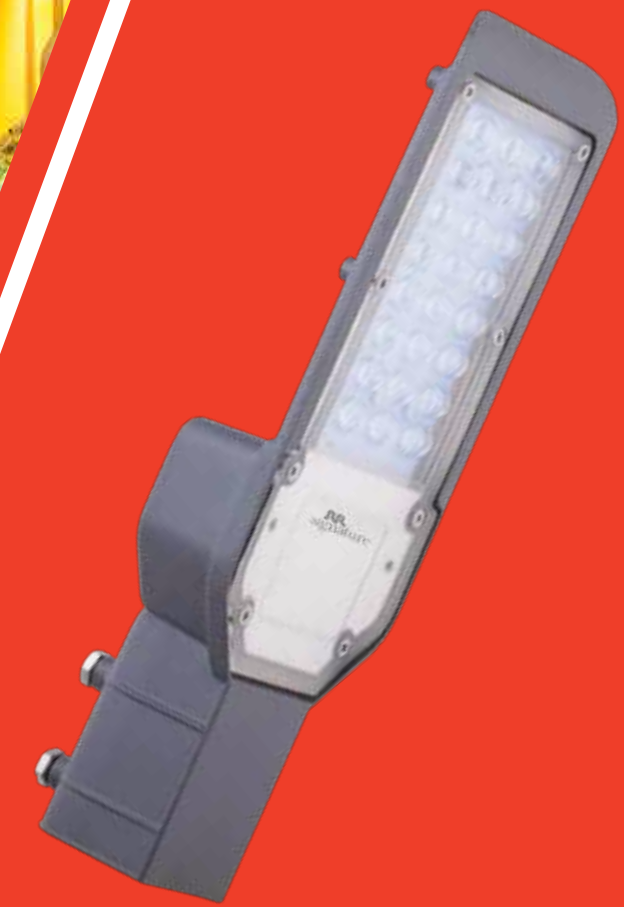

SREETO ECO STREET LIGHT

20W | 30W | 50W | 70W | 100W

Certified Bright LEDs

Protection from dust & Moisture

Non-Flickering Performance

Wattage Variants	Color	Dimension (LxW) mm	PF	CRI	Lumen Efficacy	Power Surge Protection	IP
20W	CW	255 x 102	>0.9	≥70	100 lm/W	4KV	IP66
30W	CW	298 x 120	>0.9	≥70	100 lm/W	4KV	IP66
50W	CW	346 x 142	>0.9	≥70	100 lm/W	4KV	IP66
70W	CW	393 x 163	>0.9	≥70	100 lm/W	4KV	IP66
100W	CW	455 x 191	>0.9	≥70	100 lm/W	4KV	IP66

APPLICATION

Villas

School & College

Condominiums

Cafes

Pathways

LED STREET LIGHT

59.4 cm

21 cm