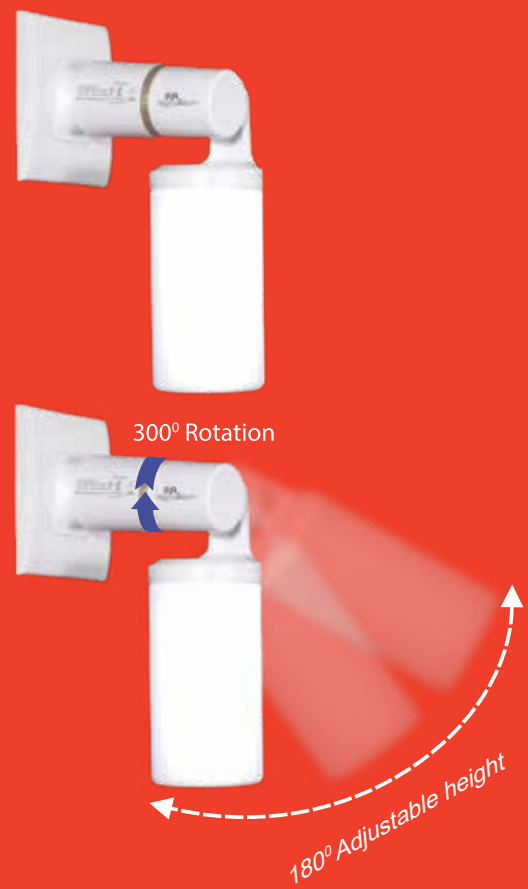

## APPLICATION

Showrooms

Institutions

Shops

Common Areas

21 cm

59.4 cm

07

08

29.7 cm

29.7 cm

## HAZEL DESIGNER LED LAMPS

10W

Unique  
Architectural  
Design

Fits in Standard B22d Holder –  
No Electrician required

10W Light:  
920 Lumens

Adjustable Illumination  
direction with two-way rotation

Input Power	Rated Efficacy	CCT (K)	PF	CRI	Color
10W	92lm/W	6500K	CDL	>0.9	≥80