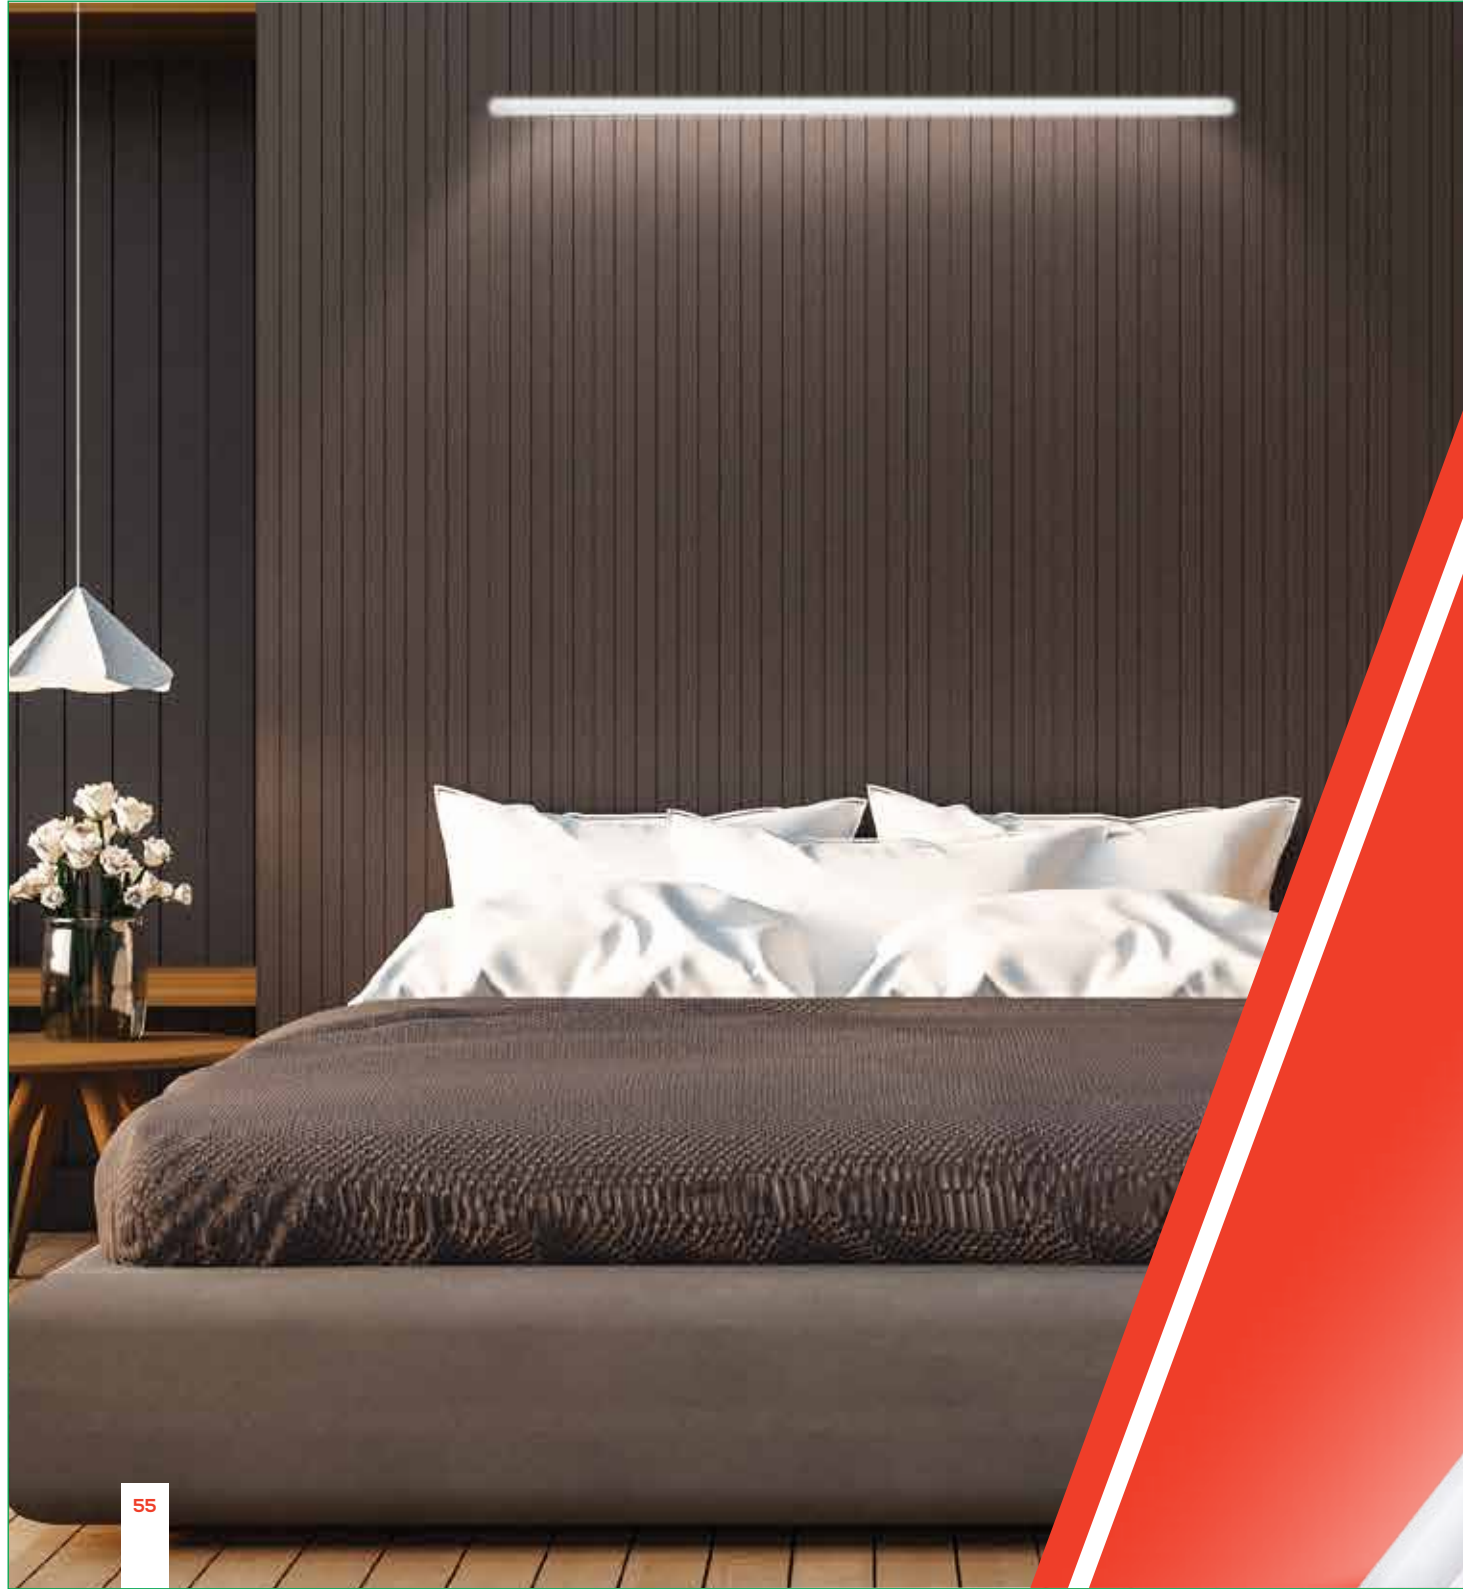

## APPLICATION

Villas

School & College

Condominiums

Cafes

Pathways

LED STREET LIGHT

59.4 cm

21 cm

29.7 cm

29.7 cm