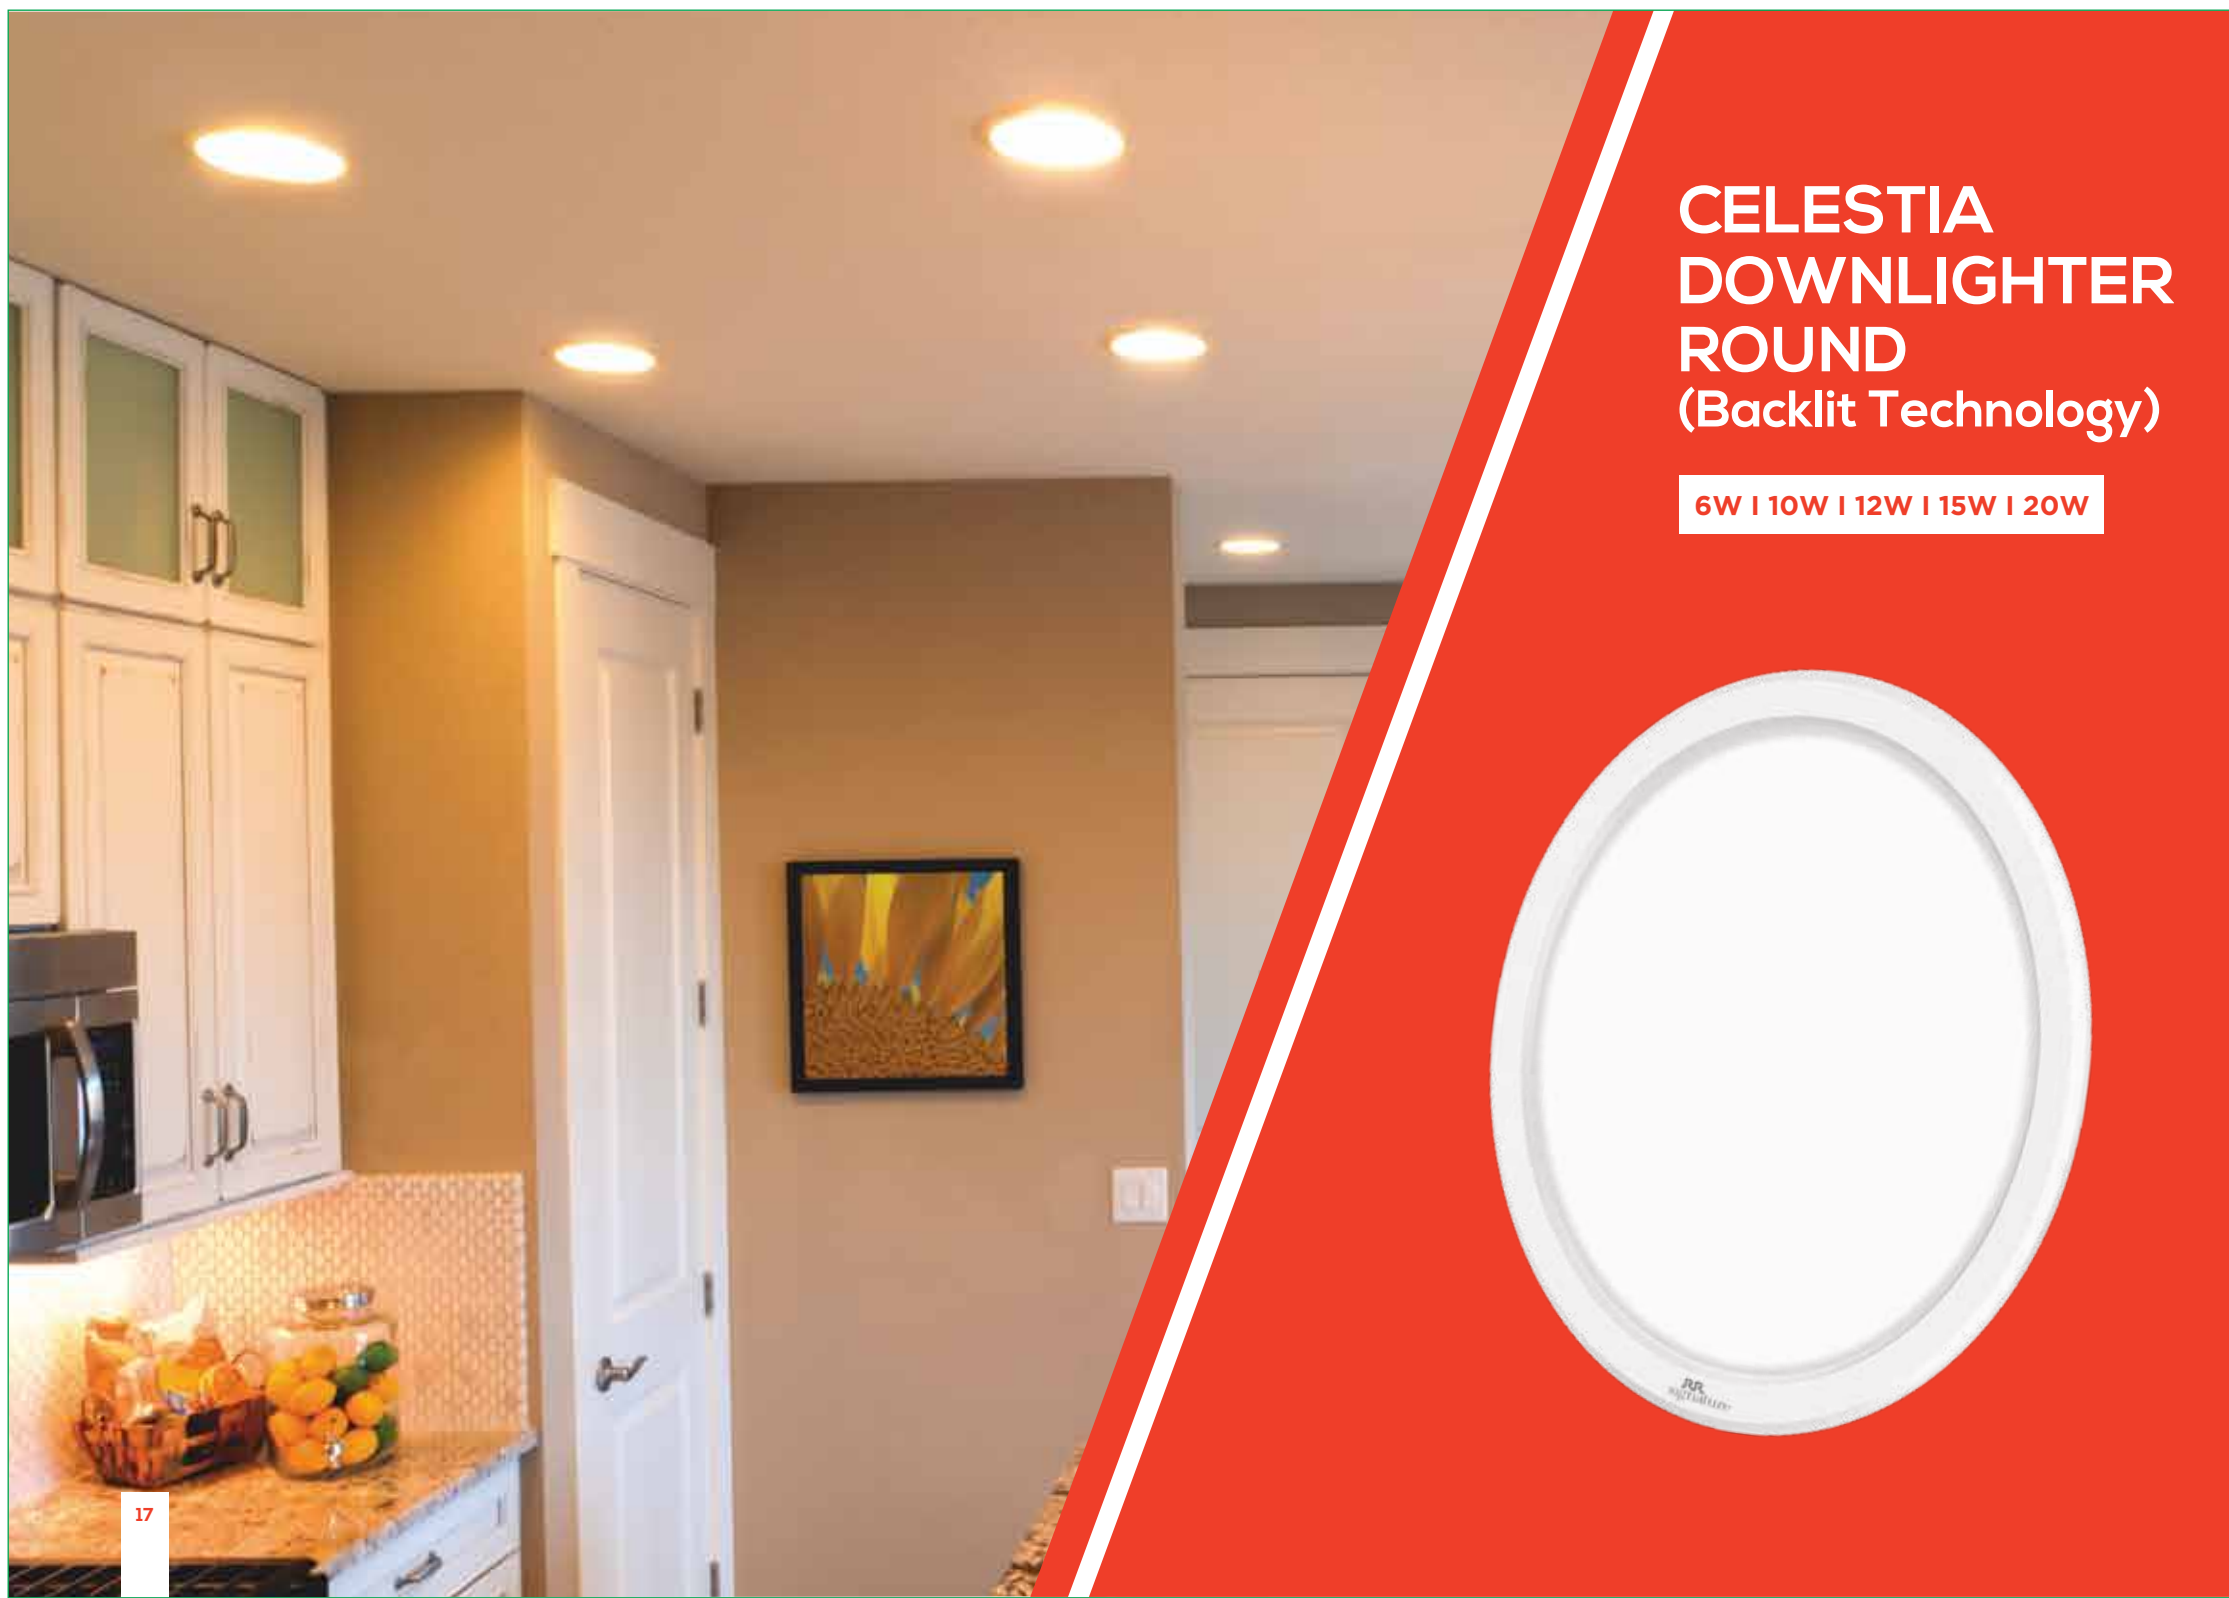

29.7 cm

29.7 cm

**CELESTIA
DOWNLIGHTER
ROUND
(Backlit Technology)**

6W | 10W | 12W | 15W | 20W